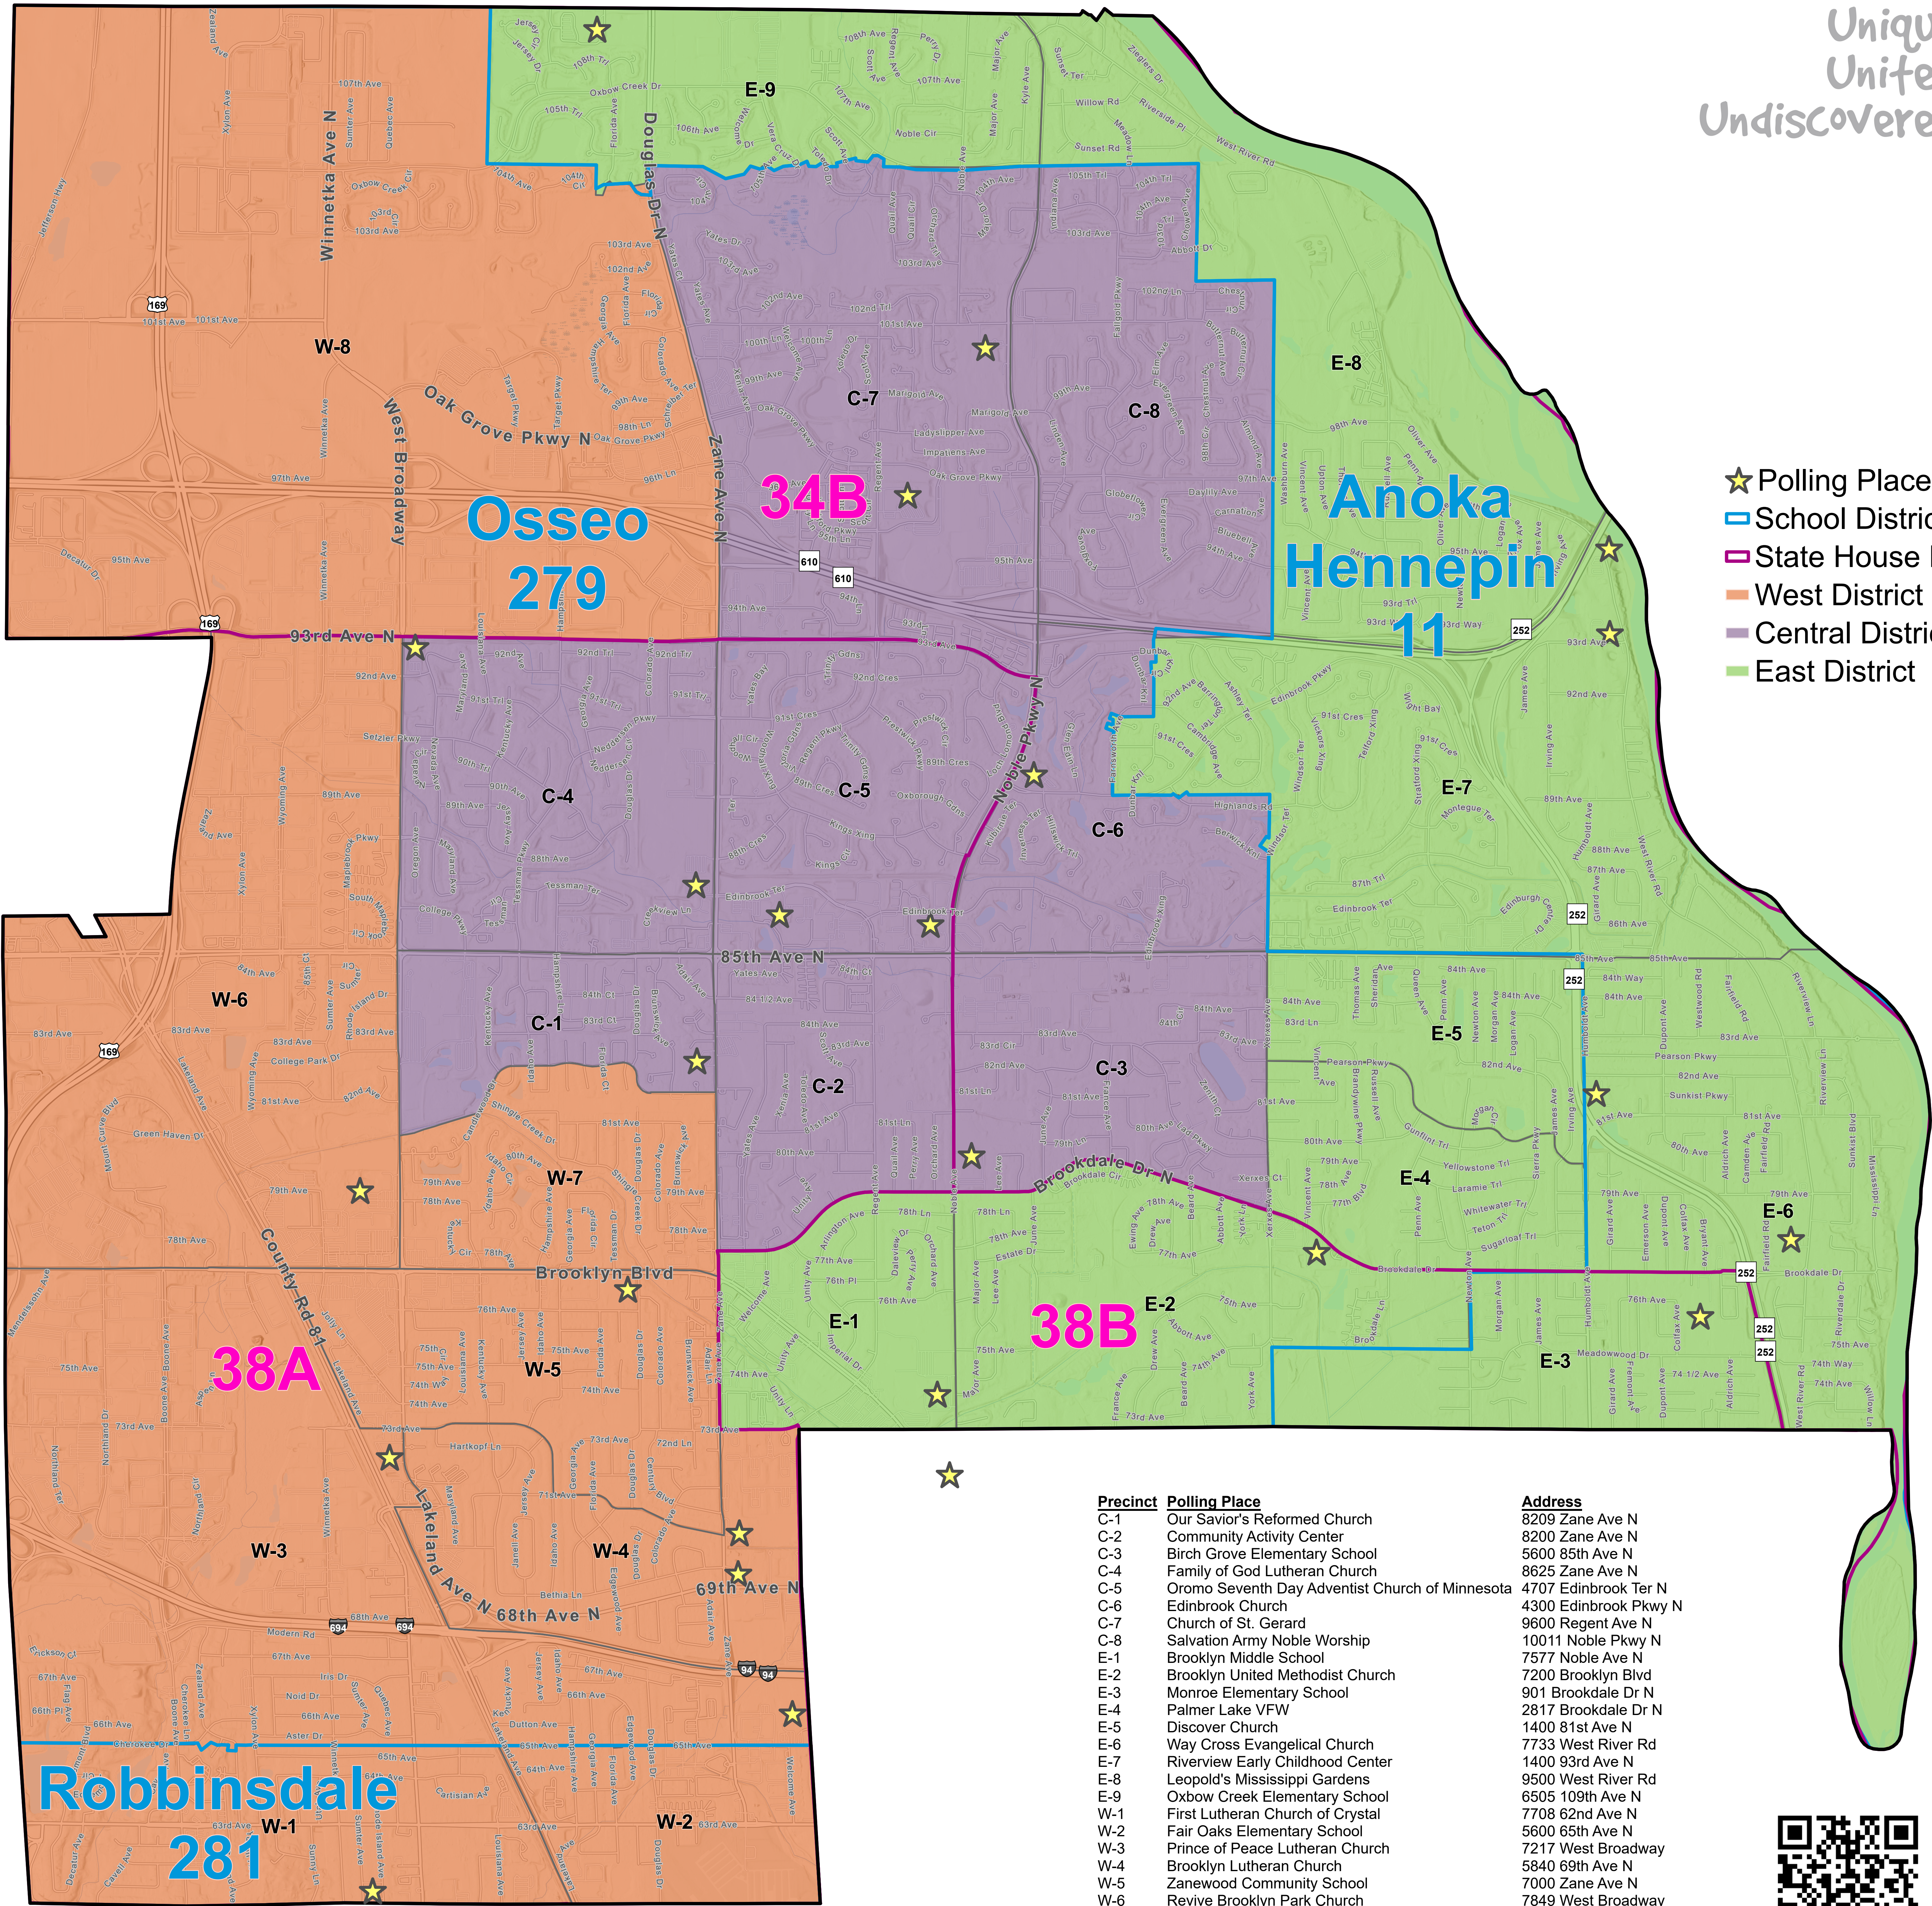

# 2026 Council Districts, Precincts, and Polling Places

- ★ Polling Place
- ▭ School District
- ▭ State House District
- ▭ West District
- ▭ Central District
- ▭ East District

Precinct	Polling Place	Address
C-1	Our Savior's Reformed Church	8209 Zane Ave N
C-2	Community Activity Center	8200 Zane Ave N
C-3	Birch Grove Elementary School	5600 85th Ave N
C-4	Family of God Lutheran Church	8625 Zane Ave N
C-5	Oromo Seventh Day Adventist Church of Minnesota	4707 Edinbrook Ter N
C-6	Edinbrook Church	4300 Edinbrook Pkwy N
C-7	Church of St. Gerard	9600 Regent Ave N
C-8	Salvation Army Noble Worship	10011 Noble Pkwy N
E-1	Brooklyn Middle School	7577 Noble Ave N
E-2	Brooklyn United Methodist Church	7200 Brooklyn Blvd
E-3	Monroe Elementary School	901 Brookdale Dr N
E-4	Palmer Lake VFW	2817 Brookdale Dr N
E-5	Discover Church	1400 81st Ave N
E-6	Way Cross Evangelical Church	7733 West River Rd
E-7	Riverview Early Childhood Center	1400 93rd Ave N
E-8	Leopold's Mississippi Gardens	9500 West River Rd
E-9	Oxbow Creek Elementary School	6505 109th Ave N
W-1	First Lutheran Church of Crystal	7708 62nd Ave N
W-2	Fair Oaks Elementary School	5600 65th Ave N
W-3	Prince of Peace Lutheran Church	7217 West Broadway
W-4	Brooklyn Lutheran Church	5840 69th Ave N
W-5	Zanewood Community School	7000 Zane Ave N
W-6	Revive Brooklyn Park Church	7849 West Broadway
W-7	Redeemer Covenant Church	7801 Brooklyn Blvd
W-8	Ebenezer Community Church	9200 West Broadway

This map is for general reference only. It is not for legal, engineering, or surveying use. Please contact the sources of the information if you desire more details.