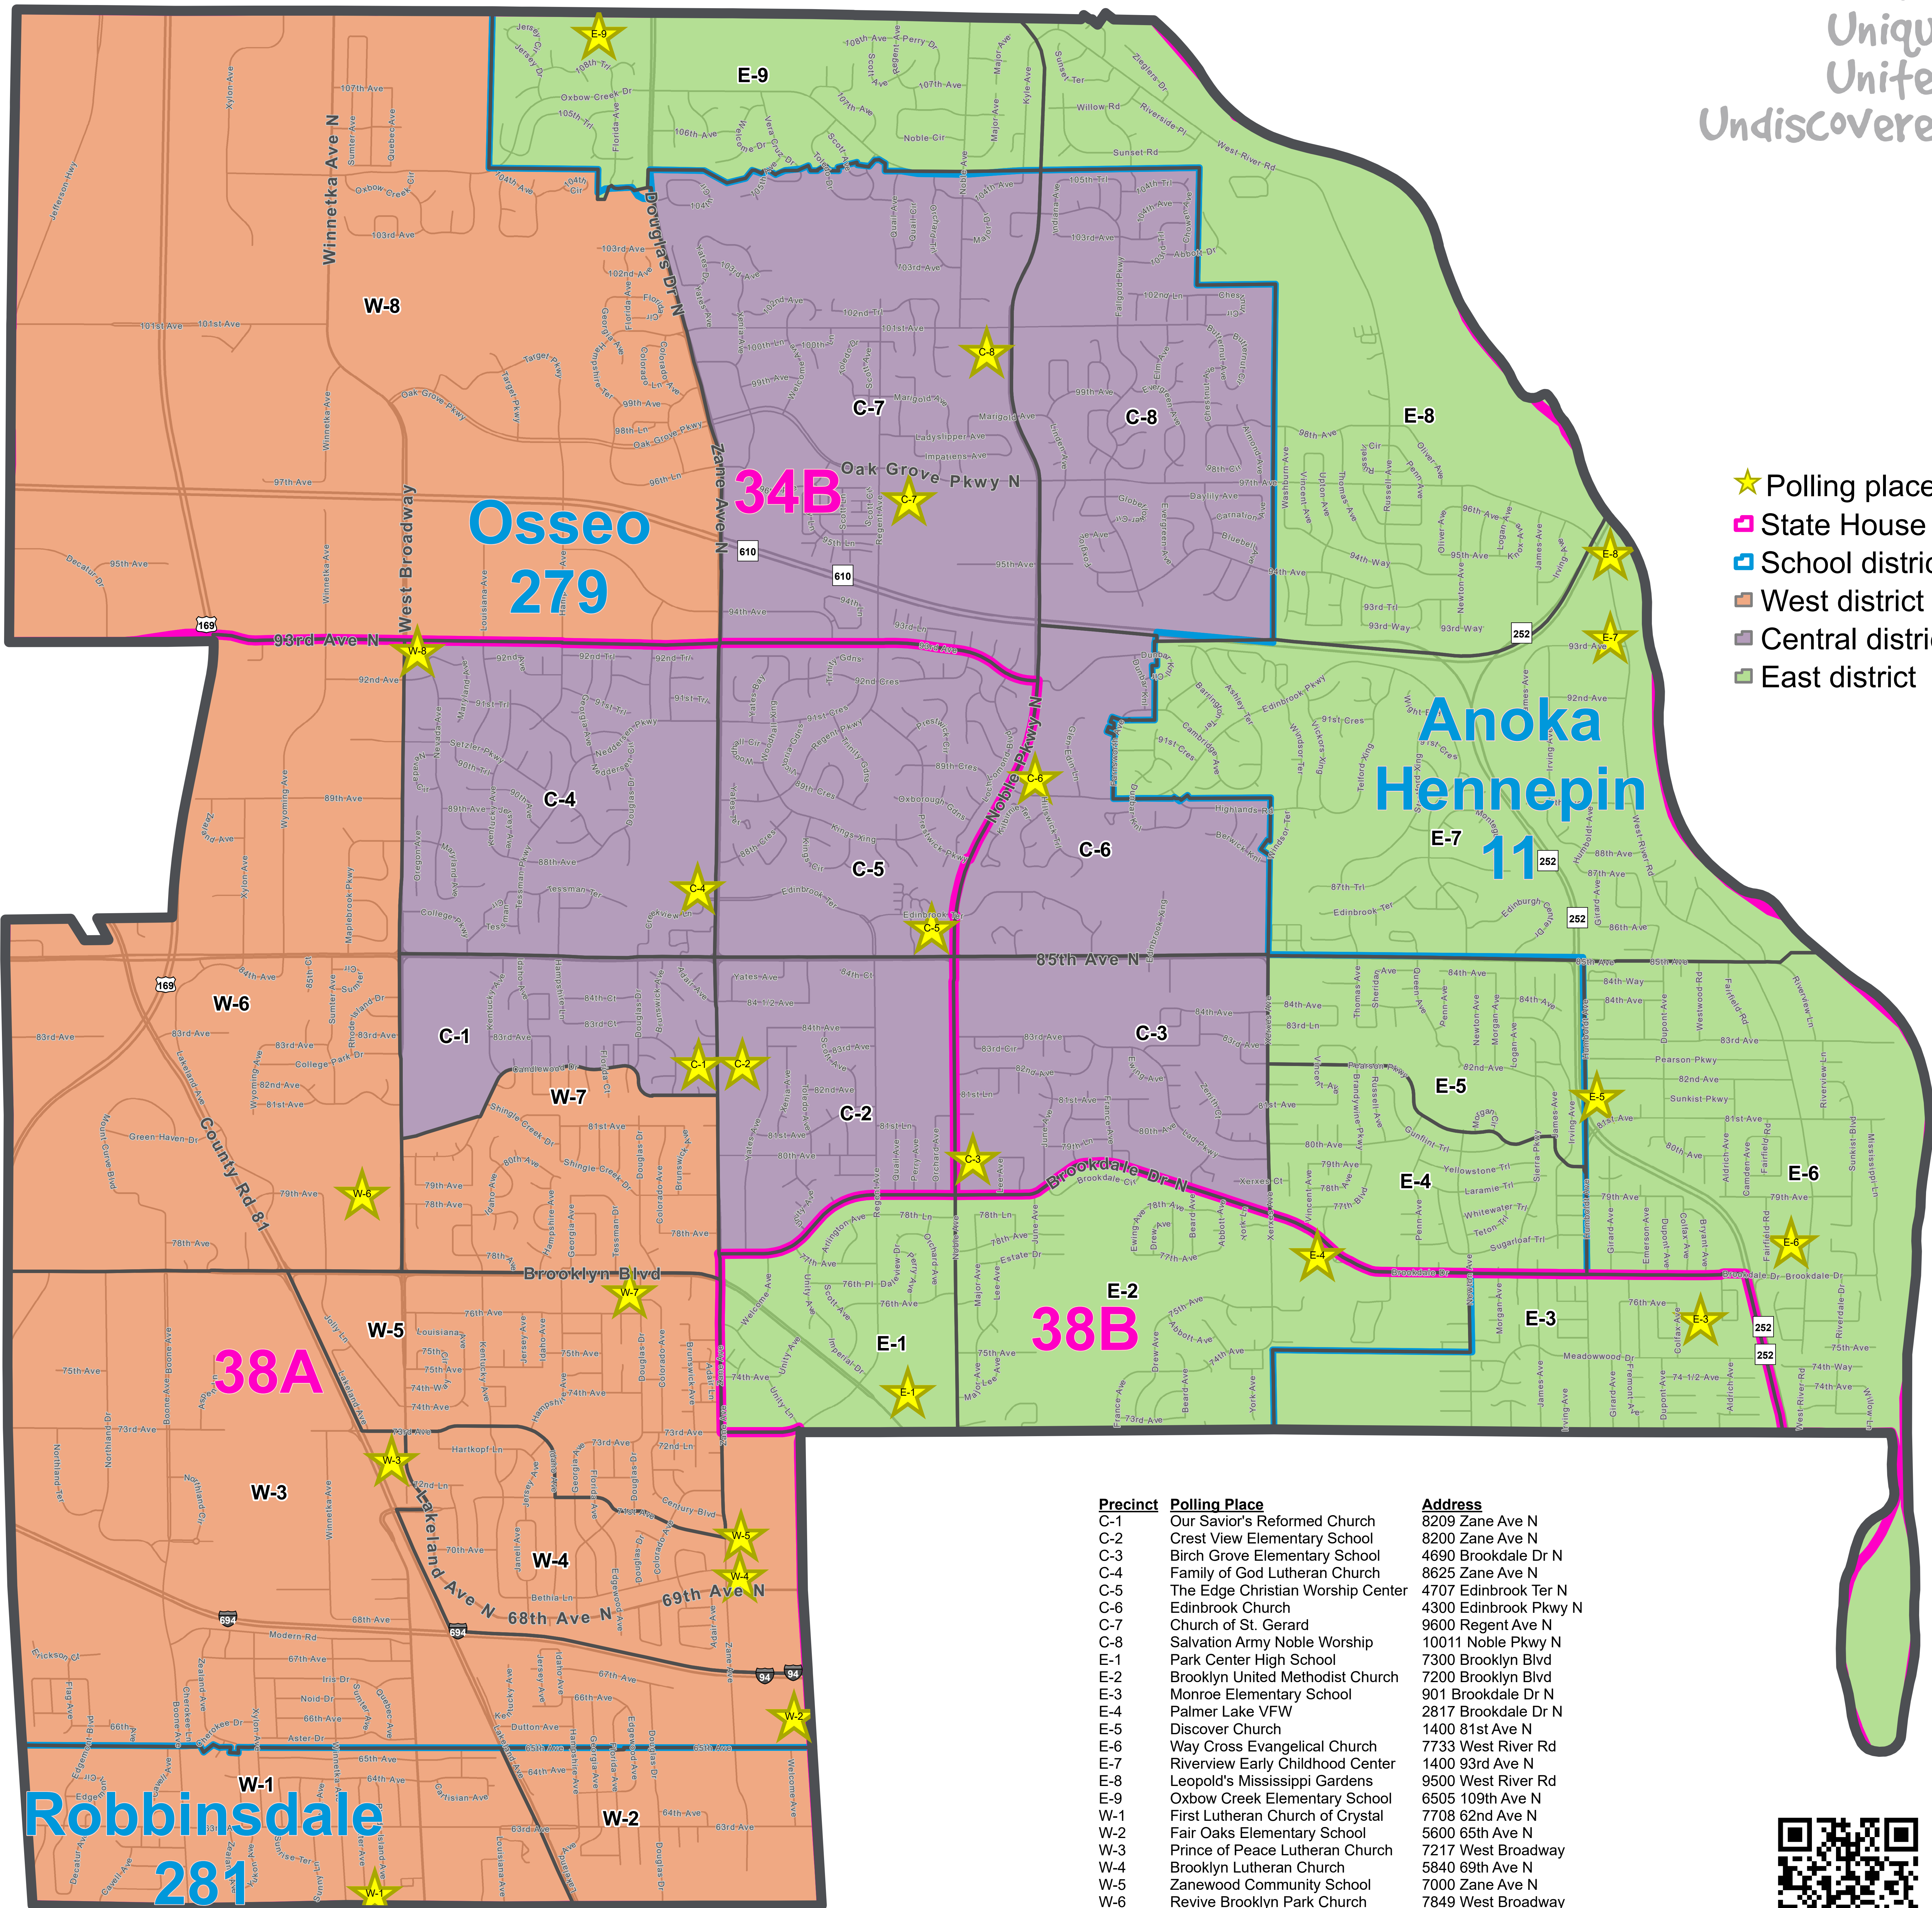

# 2023 Council Districts, Precincts, and Polling Places

- ★ Polling place
- ▭ State House district
- ▭ School district
- ▭ West district
- ▭ Central district
- ▭ East district

Precinct	Polling Place	Address
C-1	Our Savior's Reformed Church	8209 Zane Ave N
C-2	Crest View Elementary School	8200 Zane Ave N
C-3	Birch Grove Elementary School	4690 Brookdale Dr N
C-4	Family of God Lutheran Church	8625 Zane Ave N
C-5	The Edge Christian Worship Center	4707 Edinbrook Ter N
C-6	Edinbrook Church	4300 Edinbrook Pkwy N
C-7	Church of St. Gerard	9600 Regent Ave N
C-8	Salvation Army Noble Worship	10011 Noble Pkwy N
E-1	Park Center High School	7300 Brooklyn Blvd
E-2	Brooklyn United Methodist Church	7200 Brooklyn Blvd
E-3	Monroe Elementary School	901 Brookdale Dr N
E-4	Palmer Lake VFW	2817 Brookdale Dr N
E-5	Discover Church	1400 81st Ave N
E-6	Way Cross Evangelical Church	7733 West River Rd
E-7	Riverview Early Childhood Center	1400 93rd Ave N
E-8	Leopold's Mississippi Gardens	9500 West River Rd
E-9	Oxbow Creek Elementary School	6505 109th Ave N
W-1	First Lutheran Church of Crystal	7708 62nd Ave N
W-2	Fair Oaks Elementary School	5600 65th Ave N
W-3	Prince of Peace Lutheran Church	7217 West Broadway
W-4	Brooklyn Lutheran Church	5840 69th Ave N
W-5	Zanewood Community School	7000 Zane Ave N
W-6	Revive Brooklyn Park Church	7849 West Broadway
W-7	Redeemer Covenant Church	7801 Brooklyn Blvd
W-8	Ebenezer Community Church	9200 West Broadway

0 0.5 1 2 Miles

This map is for general reference only. It is not for legal, engineering, or surveying use. Please contact the sources of the information if you desire more details.