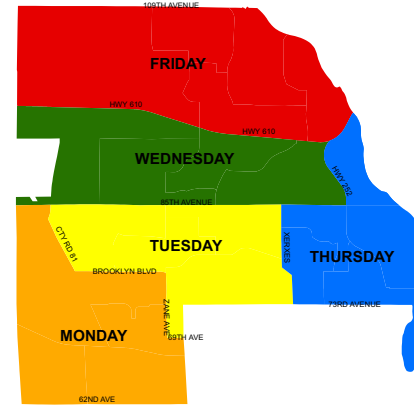

2026 Brooklyn Park Curbside Recycling

www.brooklynpark.org/recycle • 763-493-8006

Recycle these items Every Other Week:

Plastic Bottles, Jugs, Cups, & Containers

Paper & Boxes

Cartons

Glass Bottles & Jars

Metal Cans

Do Not Put in Your Cart

Plastic Bags
Shredded Paper
Styrofoam
Scrap Metal

SET YOUR CART OUT BY 6:30 a.m.

JANUARY 2026

S	M	T	W	T	F	S
				*	*2	*3
4	5	6	7	8	9	10
11	12	13	14	15	16	17
18	19	20	21	22	23	24
25	26	27	28	29	30	31

FEBRUARY 2026

S	M	T	W	T	F	S
1	2	3	4	5	6	7
8	9	10	11	12	13	14
15	16	17	18	19	20	21
22	23	24	25	26	27	28

MARCH 2026

S	M	T	W	T	F	S
1	2	3	4	5	6	7
8	9	10	11	12	13	14
15	16	17	18	19	20	21
22	23	24	25	26	27	28
29	30	31				