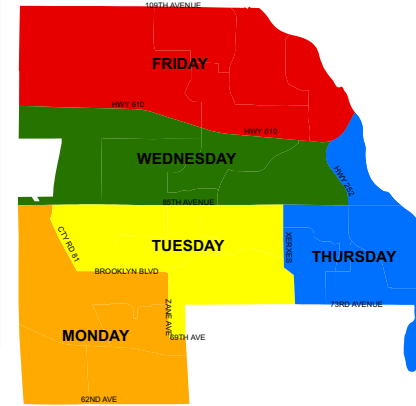

## Recycle these items Every Other Week:

Plastic Bottles, Jugs, Cups, & Containers

Paper & Boxes

Cartons

Glass Bottles & Jars

Metal Cans

**Do Not Put in Your Cart**

Plastic Bags  
Shredded Paper  
Styrofoam  
Scrap Metal

## SET YOUR CART OUT BY 6:30 a.m.