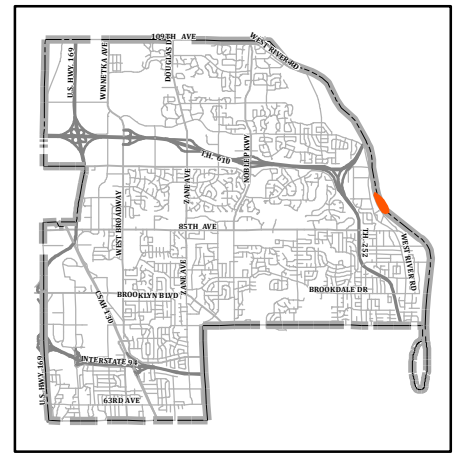

# Izaak Walton League

## Zone 8

 Designated Parking

 Hunting Zones

 Park Boundary

2009 Airphoto