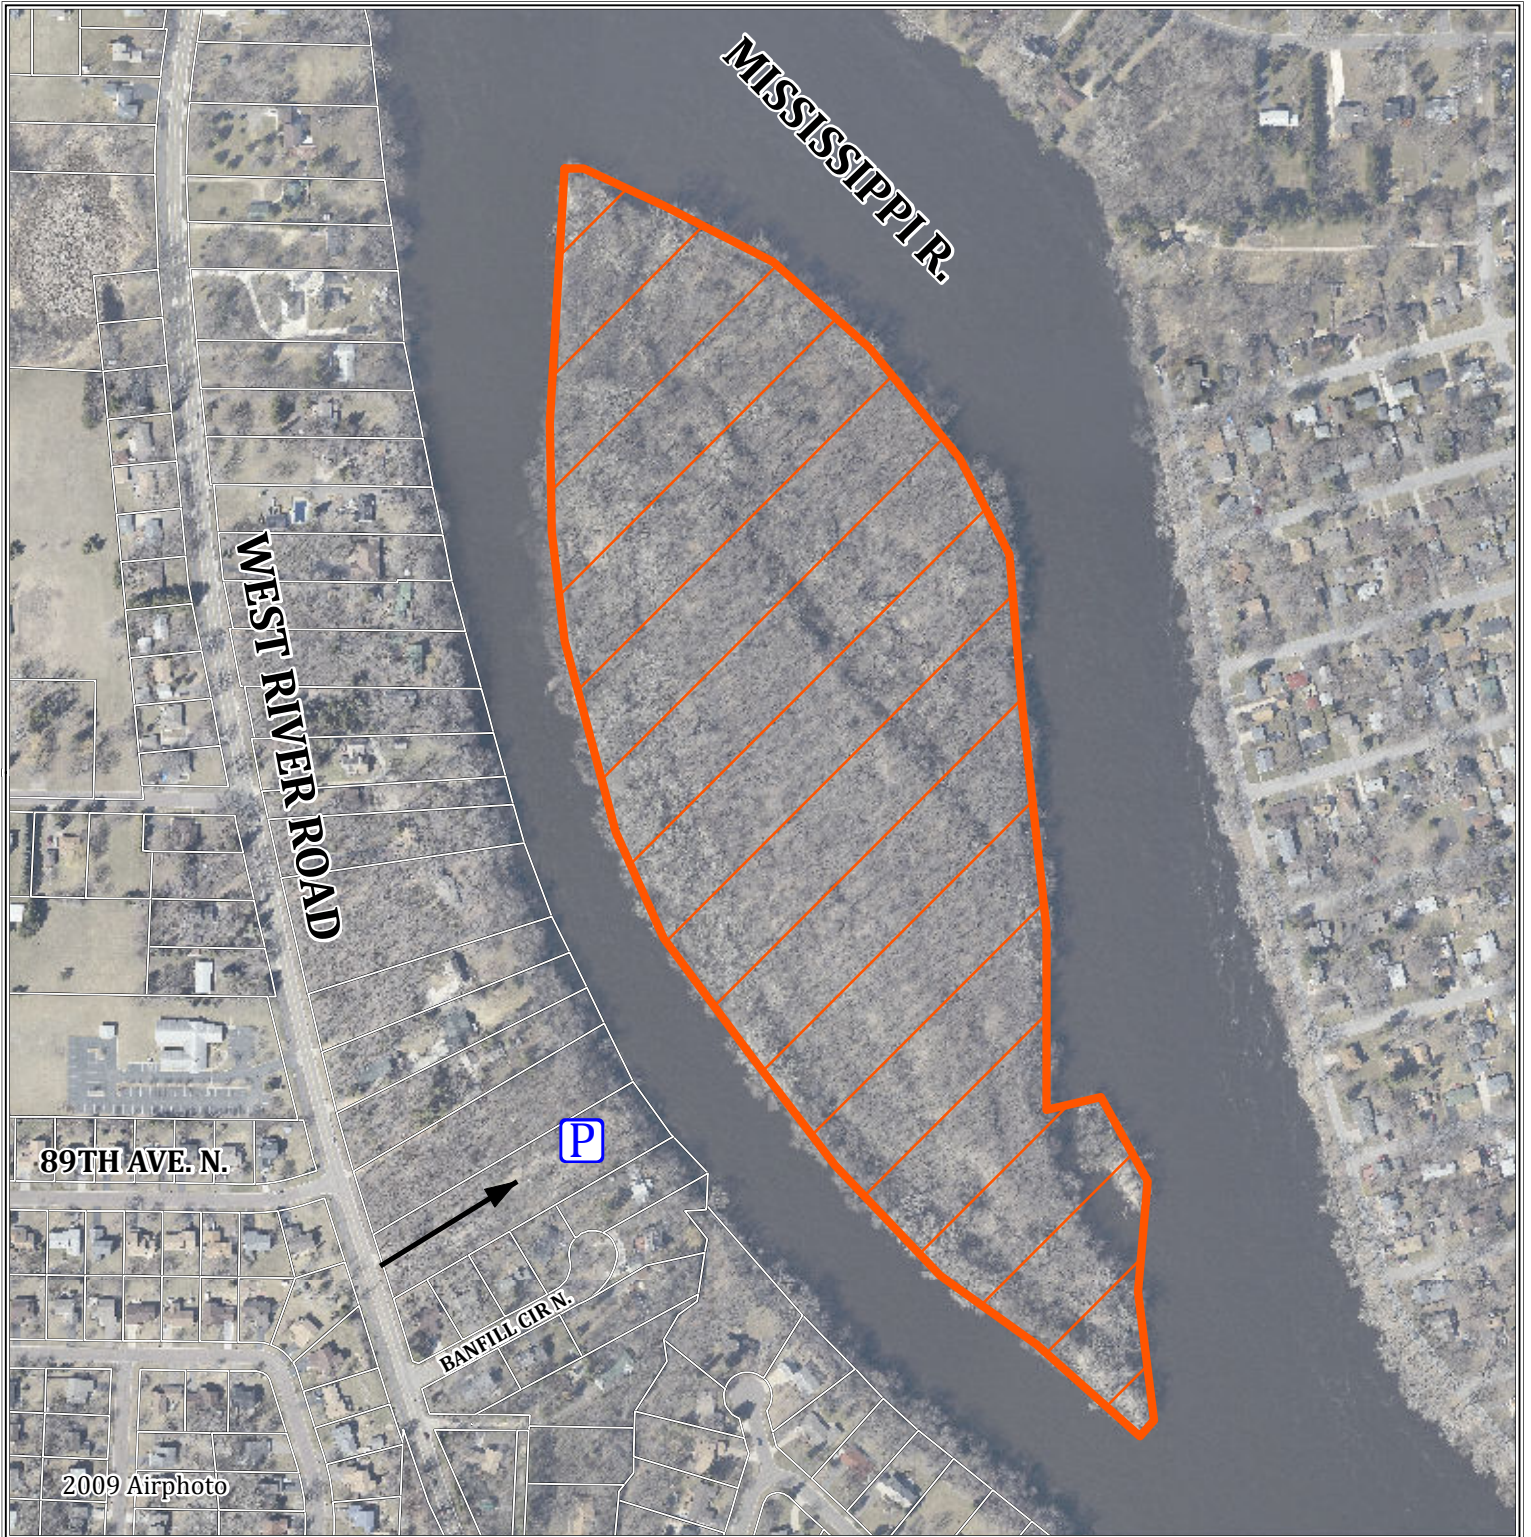

# Izaak Walton League

## Zone 8

 Designated Parking

 Hunting Zones

 Park Boundary

2009 Airphoto