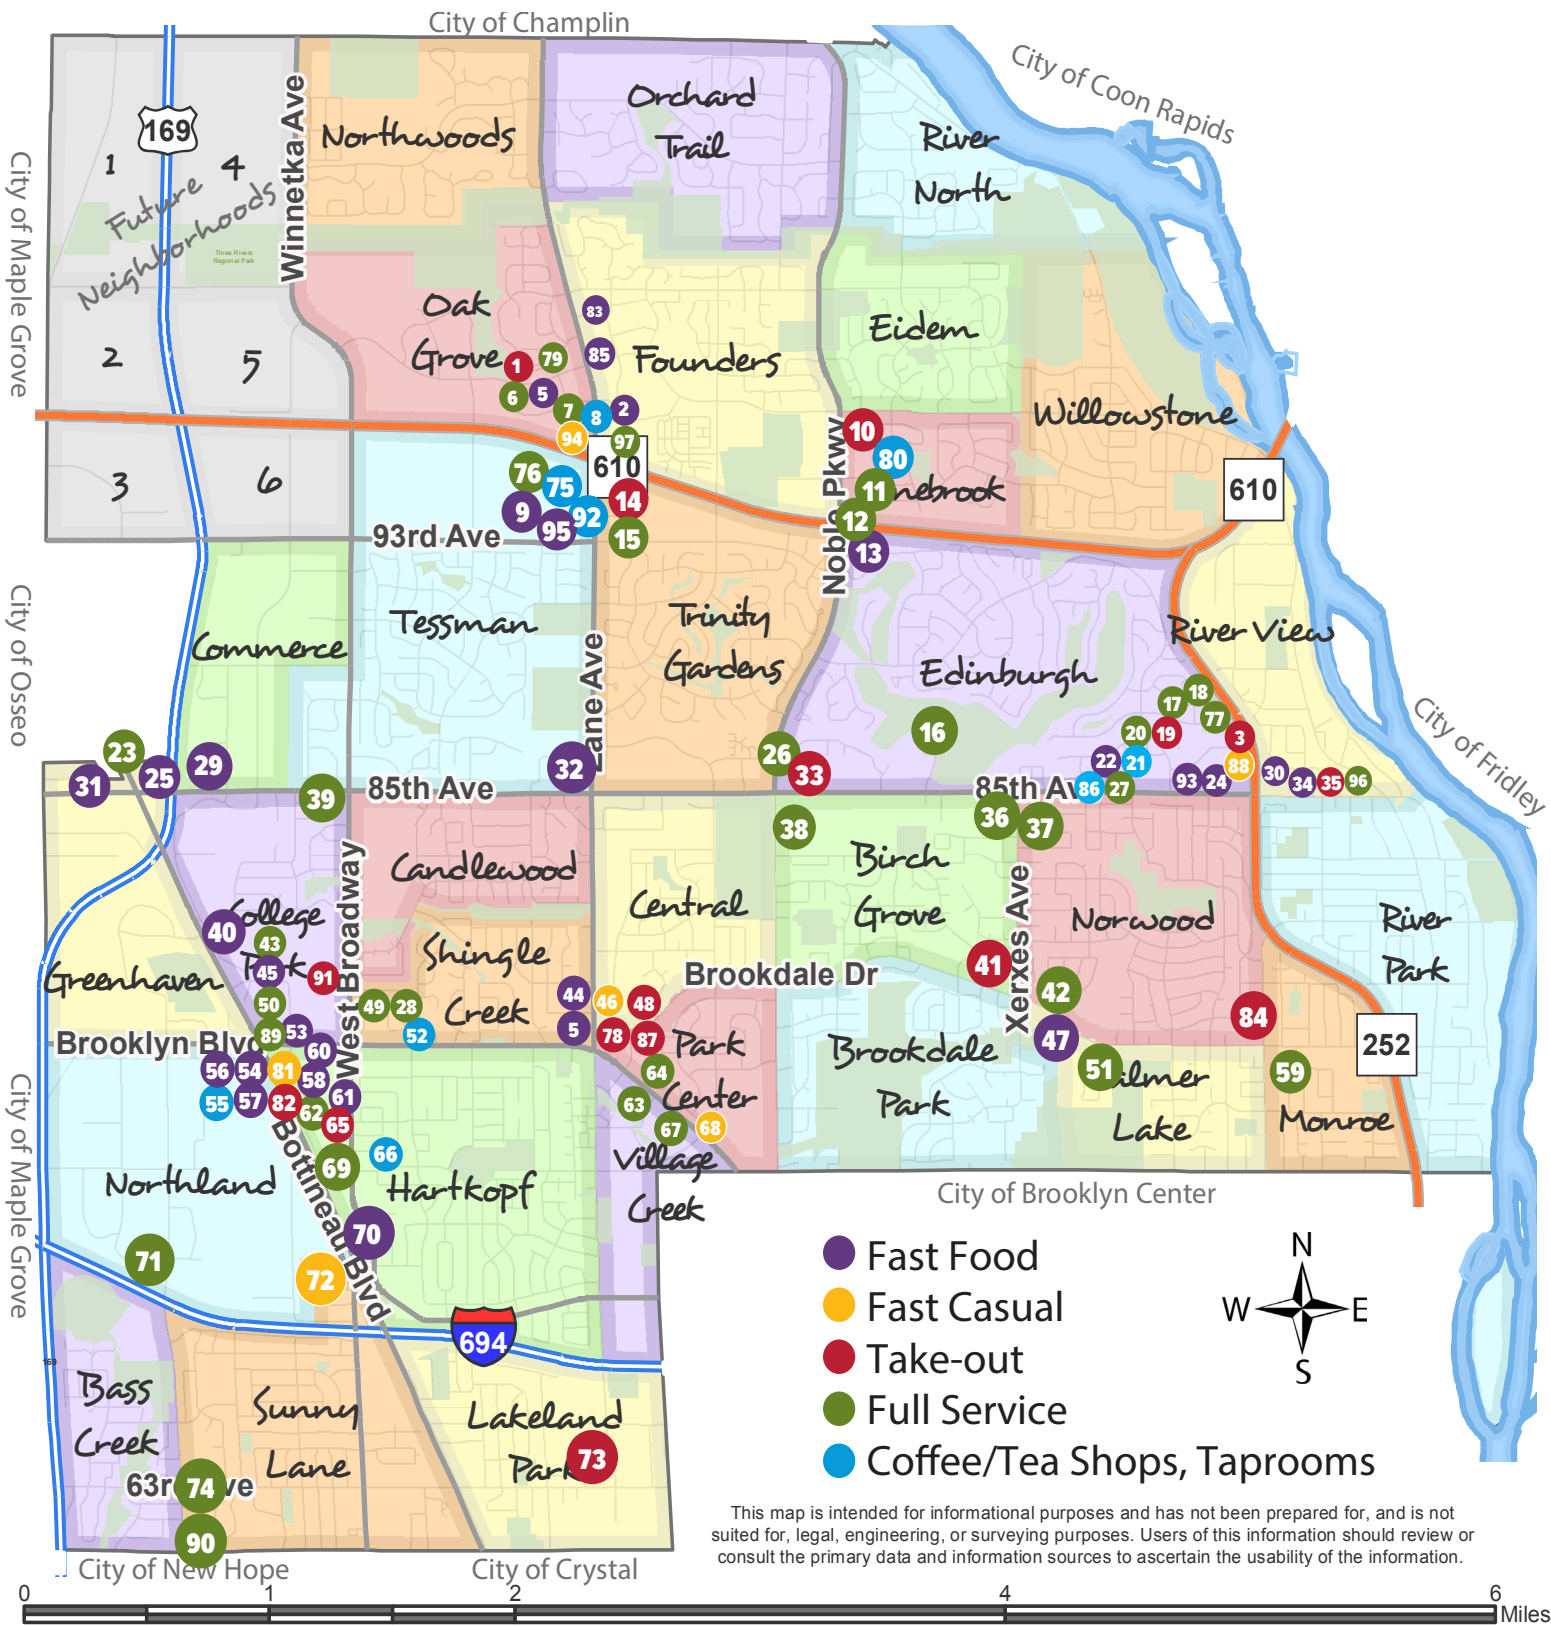

Brooklyn Park, MN, Restaurant Map: 2019

This map is intended for informational purposes and has not been prepared for, and is not suited for, legal, engineering, or surveying purposes. Users of this information should review or consult the primary data and information sources to ascertain the usability of the information.

Brooklyn Park
Unique. United. Undiscovered.